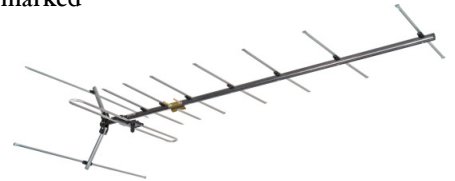

SB12
Fringe
VHF/UHF
Channels 2-69
110 inch boom
\$99.95
cross: CM 3018, 3679, 5018
Win HD-7084

SB14
Deep Fringe
VHF/UHF
Channels 2-69
173 inch boom
\$119.95
Cross CM 3020, 3671
5020
Win HD-8200

SB6
RG6 CCS
1000 FT Reel-n-Box
Swept to 3 GHz
CL2 Rated footage marked
\$49.95

SBUVSJ
UHF & VHF signal Combiner
Outdoor rated
\$9.95

SB20
Metro
High Band VHF/UHF
49 inch Boom
Channels 7-69
\$59.95
Cross:
CM 2016
Win HD-7694D

SB30
Fringe
High Band VHF
Channels 7-13
43.8 inch boom
\$39.95
Cross
Ant: Y10-7-13
Ant Y5-7-13
HTA Y8-7-13
Win YA-1713