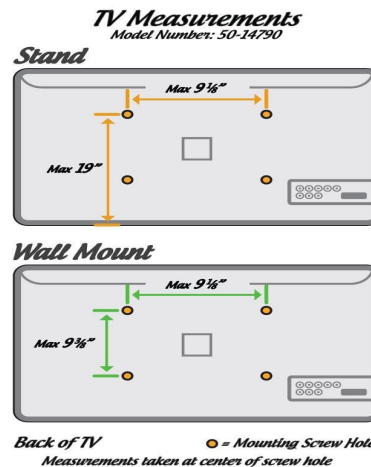

Pro Signal Replacement Stands

50-14790

Product Description:

This mount will fit most 17"-37" TVs (LCD, LED, Plasma.) This will also function as a wall mount. Will fit almost all TVs between 17"-37", holds the set up like an original base.

Features:

- Fully adjustable mounting rail width
- Multiple height settings to accommodate most TV's
- All metal and glass construction
- Attractive black glass base
- Ideal for use with televisions from 17" ~ 37"
- Supports up to 66lbs.

Dimensions:

Vesa patterns;

75mmx75mm, 100mmx100mm, 200mmx200mm

Pedestal height: 17"

Base dimensions: 17.72" (W) x 11.02" (D)

Minimum height setting (TV center to base): 9.33"

Maximum height setting (TV center to base): 14.69"