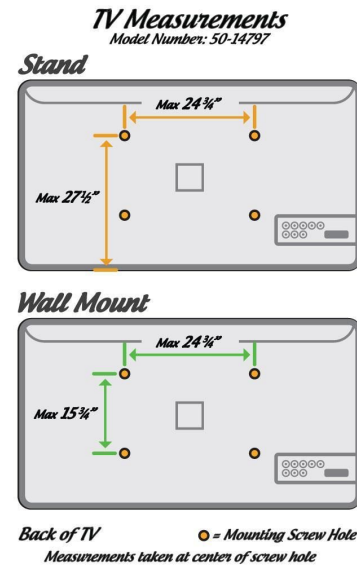

### Features:

- Fully adjustable mounting rail width
- Multiple height settings to accommodate most TV's
- All metal and glass construction
- Attractive black glass base
- Ideal for use with televisions from 32" ~ 60"
- Supports up to 66lbs.

### Dimensions:

Vesa Patterns;

200mmx200mm, 200mmx400mm, 400mmx400mm, 600mmx400mm

Pedestal height: 21"

Base dimensions: 21.65" (W) x 11.02" (D)

Minimum height setting (TV center to base): 13.07"

Maximum height setting (TV center to base): 18.39"

### **Product Description:**

This mount will fit most 40" - 70" TVs (LCD, LED, Plasma.) This will also function as a wall mount. Will fit almost all TVs between 40"-70", holds the set up like an original base.

### **Dimensions:**

- Vesa Patterns;  
200mmx200mm, 400mmx200mm, 400mmx400mm, 600mmx400mm
- Pillar height: 29.5"
- Base dimensions: 31.5" (W) x 13.75" (D)
- Minimum height setting (TV center to base): 21.5"
- Maximum height setting (TV center to base): 25.5"