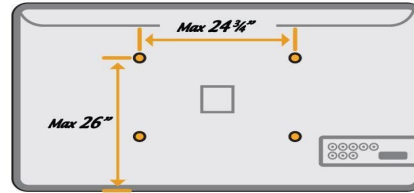

TV Measurements

Model Number: 50-14795

Stand

Wall Mount

Back of TV

○ - Mounting Screw Hole

Measurements taken at center of screw hole

50-14795

Product Description:

This mount will fit most 32" - 60" TVs (LCD, LED, Plasma). This will also function as a wall mount. Will fit almost all TVs between 32"-60", holds the set up like an original base.

Features:

- Fully adjustable mounting rail width
- Multiple height settings to accommodate most TV's
- All metal and glass construction
- Attractive black glass base
- Ideal for use with televisions from 32" ~ 60"
- Supports up to 66lbs.

Dimensions:

Vesa Patterns;

200mmx200mm, 200mmx400mm, 400mmx400mm, 600mmx400mm

Pedestal height: 21"

Base dimensions: 21.65" (W) x 11.02" (D)

Minimum height setting (TV center to base): 13.07"

Maximum height setting (TV center to base): 18.39"