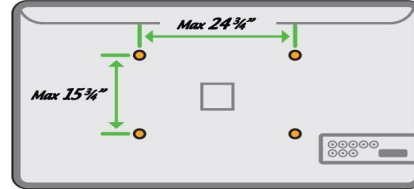

Wall Mount

Back of TV

○ - Mounting Screw Hole

Measurements taken at center of screw hole

50-14795

Product Description:

This mount will fit most 32" - 60" TVs (LCD, LED, Plasma). This will also function as a wall mount. Will fit almost all TVs between 32"-60", holds the set up like an original base.

Features:

- Fully adjustable mounting rail width
- Multiple height settings to accommodate most TV's
- All metal and glass construction
- Attractive black glass base
- Ideal for use with televisions from 32" ~ 60"
- Supports up to 66lbs.

Dimensions:

Vesa Patterns;

200mmx200mm, 200mmx400mm, 400mmx400mm, 600mmx400mm

Pedestal height: 21"

Base dimensions: 21.65" (W) x 11.02" (D)

Minimum height setting (TV center to base): 13.07"

Maximum height setting (TV center to base): 18.39"